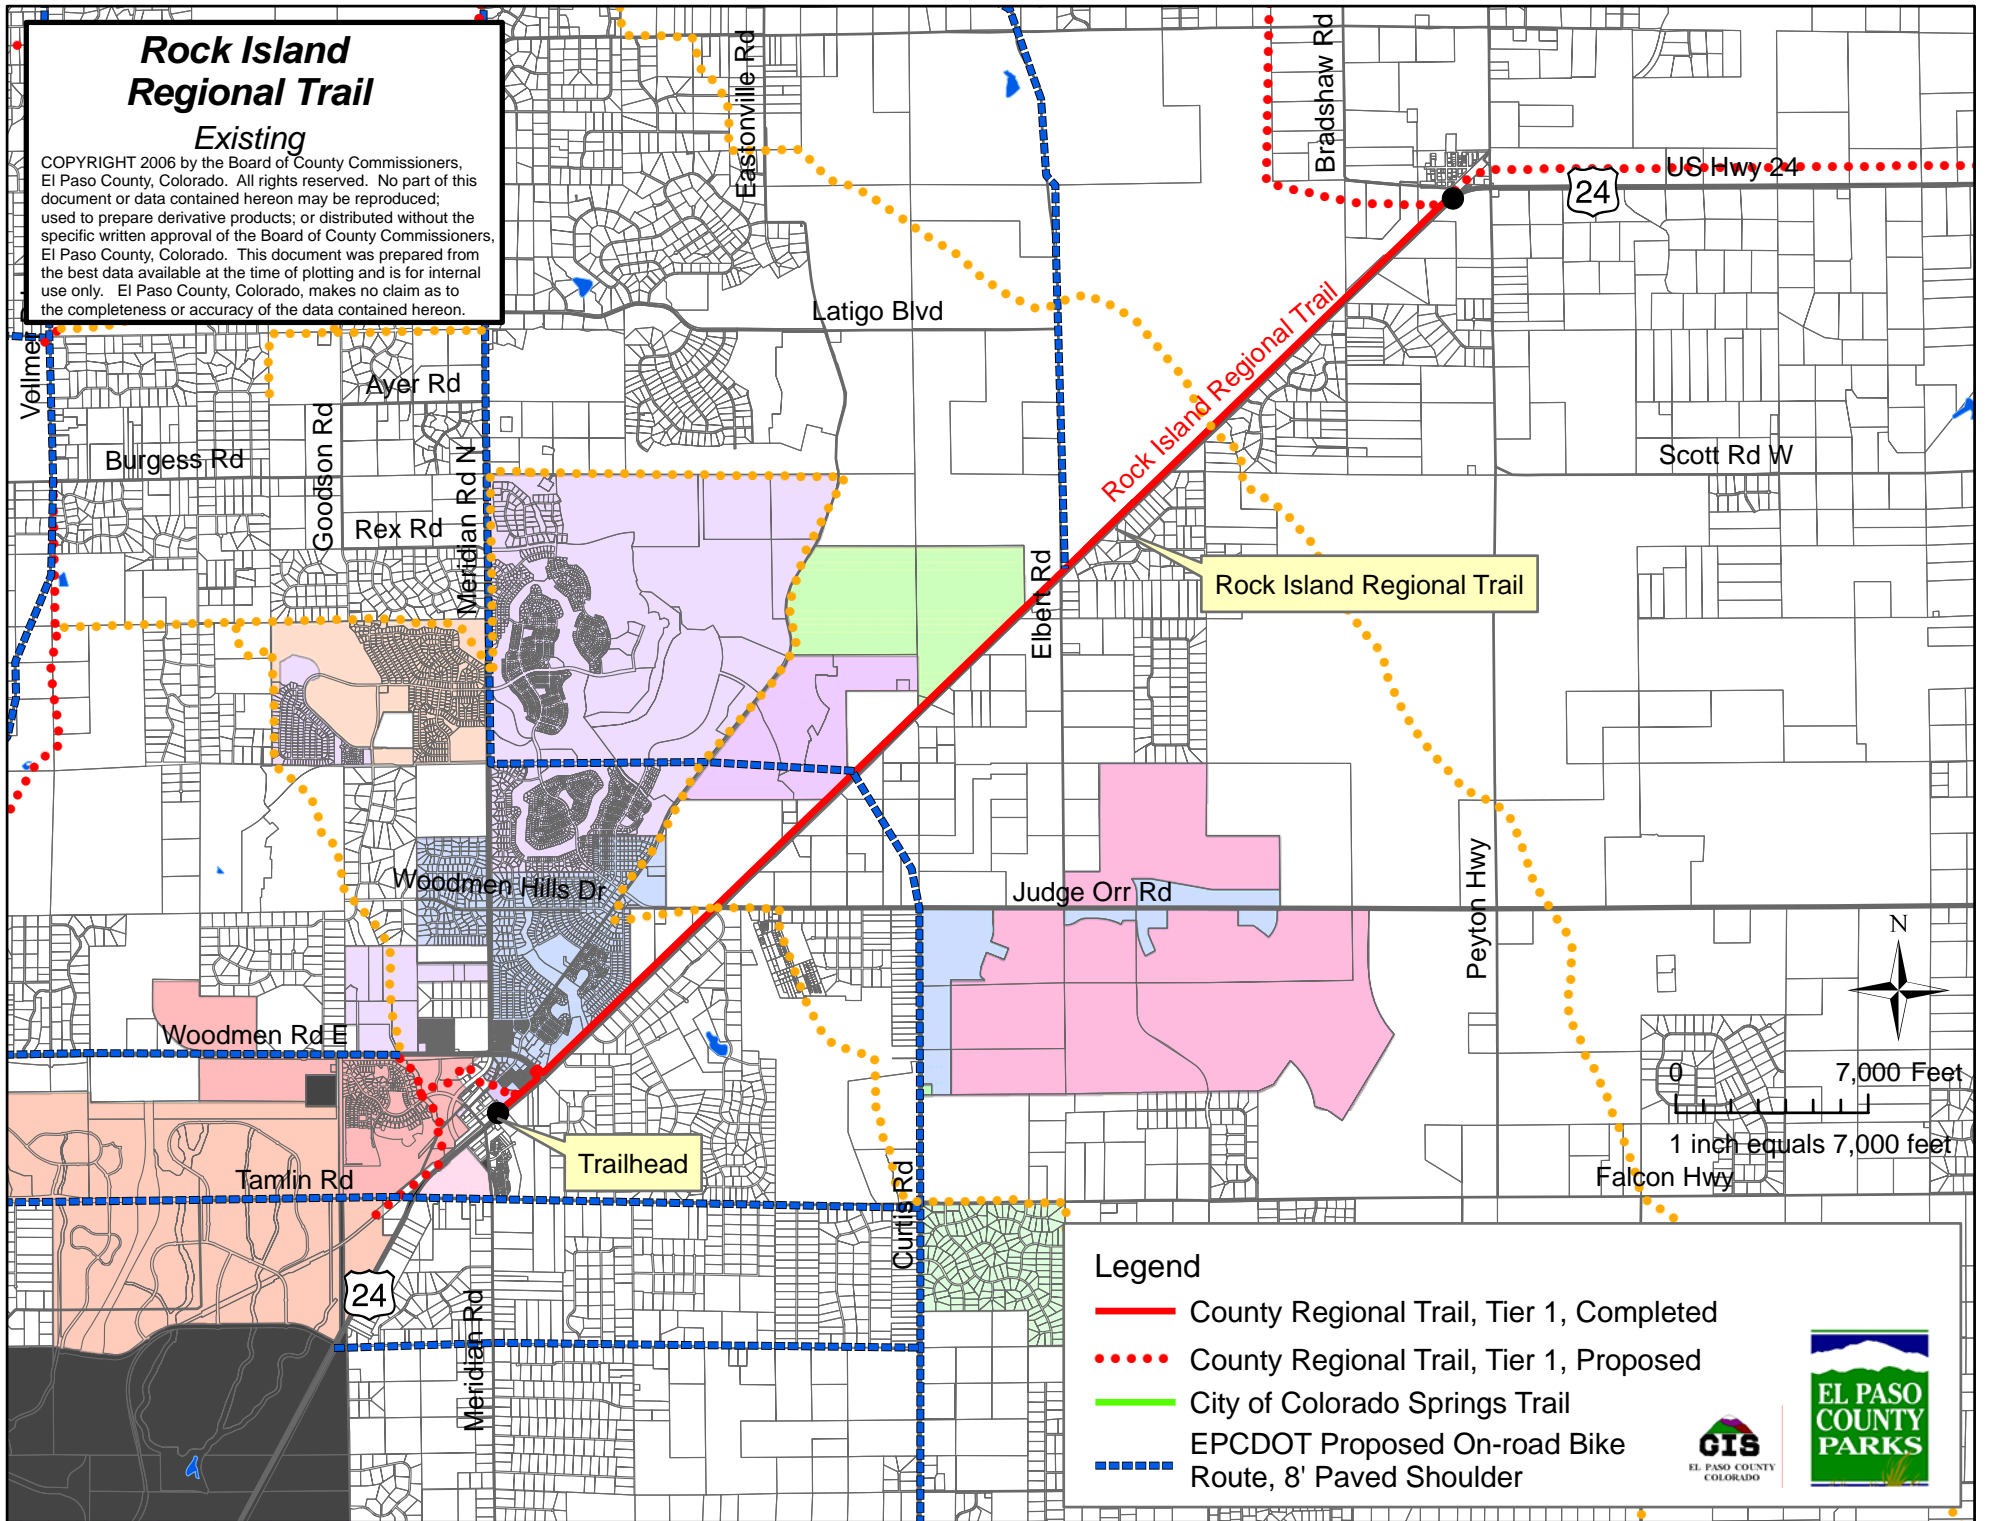

# Rock Island Regional Trail

Existing

COPYRIGHT 2006 by the Board of County Commissioners, El Paso County, Colorado. All rights reserved. No part of this document or data contained hereon may be reproduced, used to prepare derivative products, or distributed without the specific written approval of the Board of County Commissioners, El Paso County, Colorado. This document was prepared from the best data available at the time of plotting and is for internal use only. El Paso County, Colorado, makes no claim as to the completeness or accuracy of the data contained hereon.

## Legend

- County Regional Trail, Tier 1, Completed
- ⋯ County Regional Trail, Tier 1, Proposed
- City of Colorado Springs Trail
- - - EPCDOT Proposed On-road Bike Route, 8' Paved Shoulder